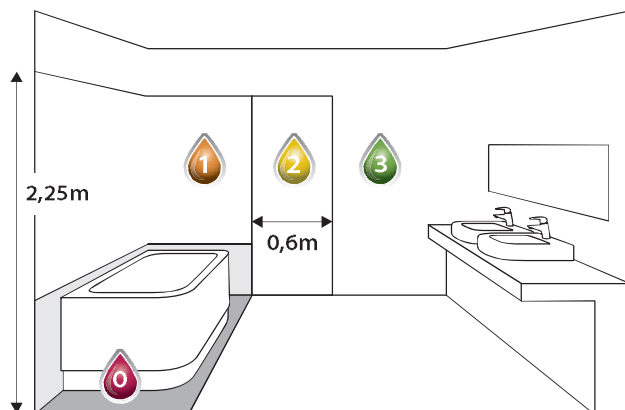

AQUA lighting fits these needs perfectly. It’s a complete range of ready-to-install luminaires designed specifically for the bathroom. It provides clear, bright instant-on light in areas where you need it most while creating a calm and pleasant atmosphere overall. What’s more, AQUA is carefully constructed to be safe and long lasting in a water environment, as well as easy to install and maintain.

Your safety first

When it comes to choosing lighting for the bathroom, safety comes first. That’s why AQUA exceeds even the strictest European safety standards and regulations for bathroom lighting. It also offers a wide range of official IP (Ingress Protection) ratings that offer different levels of waterproofing for each bathroom need.

To ensure each light is as quick and easy to fit as possible, AQUA requires minimal assembly and comes with everything it needs to work right out of the box, most products even including a light bulb. On top of that, the packaging and instruction manuals have easy-to-follow directions for installation and indicate its suitability for different bathroom zones as defined by national and European standards.

Whether you are looking for a wall light, a ceiling light, mounted or recessed spots, with AQUA you’ll always be able to find the lighting solution you’re looking for, illuminating your bathroom in a way that suits your needs perfectly.

IP classifications

- IP00
- IP65
- IP65, IP44
- IP65, IP44, IP43, IP21, IP20