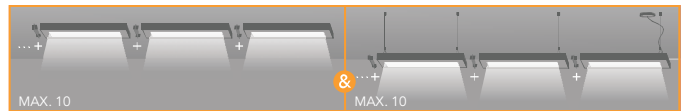

Greenwich

1 | 68309/48/10

PHILIPS 21W INCL.
2x T5 | max. 21W | 230V |

| ↓ 2000 | ↔ 1105 | ↗ 155 |

Greenwich

2 | 68310/48/10

PHILIPS 21W INCL.
2x T5 | max. 21W | 230V |

50W INCL.
2x GU10 | max. 50W | 230V |

| ↓ 2000 | ↔ 1105 | ↗ 155 |